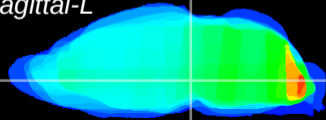

Coronal

Sagittal-R

Sagittal-L

ViBrism: CX03729
Horizontal

VTA