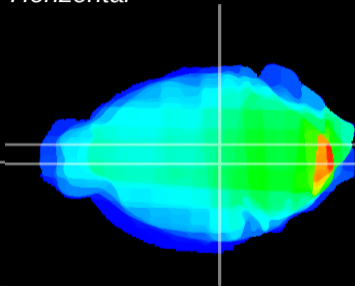

Coronal

Sagittal-R

Sagittal-L

ViBrism: CX03729
Horizontal

VTA