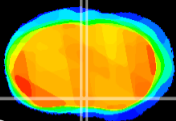

Coronal

Sagittal-R

Sagittal-L

ViBriSM: CX03730
Horizontal

MPA