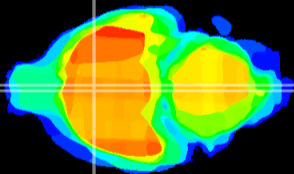

Coronal

Sagittal-R

Sagittal-L

ViBriSM: CX03730
Horizontal

MPA