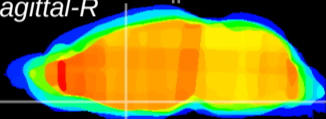

Coronal

Sagittal-R

Sagittal-L

ViBriSM: CX03730
Horizontal

MPA