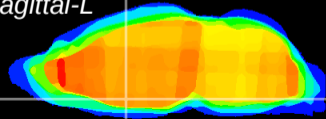

Coronal

Sagittal-R

Sagittal-L

ViBriSM: CX03730
Horizontal

MPA