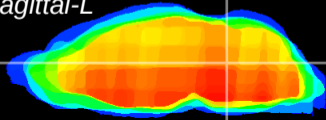

Coronal

Sagittal-R

Sagittal-L

ViBrism: CX03744
Horizontal

Tg