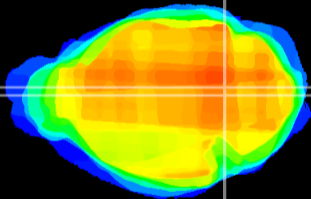

Coronal

Sagittal-R

Sagittal-L

ViBrism: CX03744
Horizontal

Tg