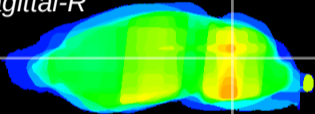

Coronal

Sagittal-R

Sagittal-L

ViBrism: CX03746
Horizontal

Cb nucleus