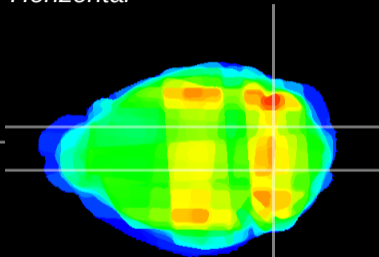

Coronal

Sagittal-R

Sagittal-L

ViBrism: CX03746
Horizontal

Cb nucleus