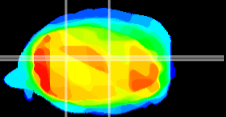

Coronal

Sagittal-R

Sagittal-L

ViBrism: CX03746
Horizontal

Cb nucleus