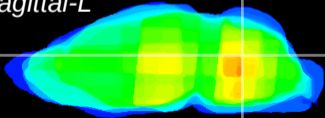

Coronal

Sagittal-R

Sagittal-L

ViBrism: CX03746
Horizontal

Cb nucleus