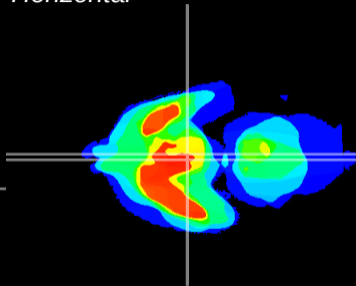

Coronal

Sagittal-R

Sagittal-L

ViBrism: CX03747
Horizontal

Arc