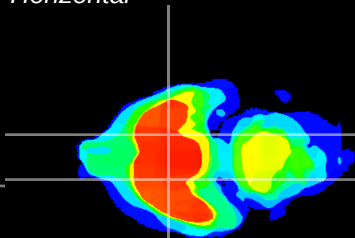

Coronal

Sagittal-R

Sagittal-L

ViBrism: CX03747
Horizontal

S0