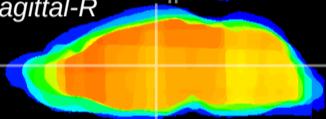

Coronal

Sagittal-R

Sagittal-L

ViBrism: CX03755
Horizontal

MD