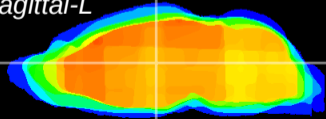

Coronal

Sagittal-R

Sagittal-L

ViBrism: CX03755
Horizontal

MD