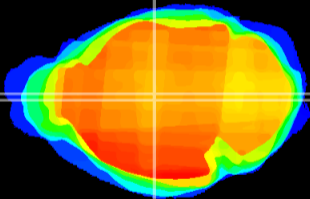

Coronal

Sagittal-R

Sagittal-L

ViBrism: CX03755
Horizontal

MD