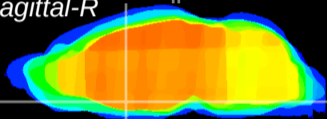

Coronal

Sagittal-R

Sagittal-L

ViBriSM: CX03756
Horizontal

MPA