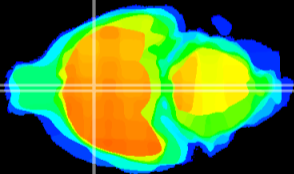

Coronal

Sagittal-R

Sagittal-L

ViBriSM: CX03756
Horizontal

MPA