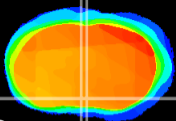

Coronal

Sagittal-R

Sagittal-L

ViBriSM: CX03756
Horizontal

MPA