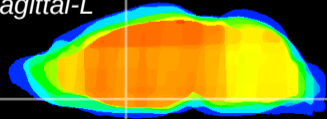

Coronal

Sagittal-R

Sagittal-L

ViBriSM: CX03756
Horizontal

MPA