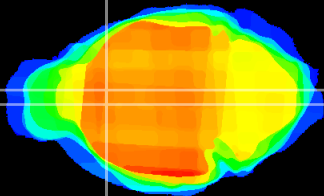

Coronal

Sagittal-R

Sagittal-L

ViBrism: CX03758
Horizontal

LS