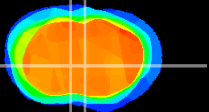

Coronal

Sagittal-R

Sagittal-L

ViBrism: CX03758
Horizontal

LS