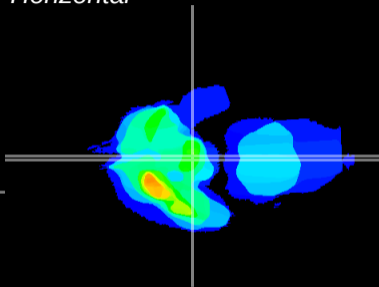

Coronal

Sagittal-R

Sagittal-L

ViBrism: CX03765
Horizontal

ME