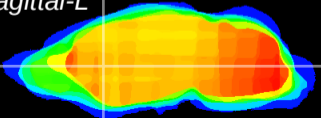

Coronal

Sagittal-R

Sagittal-L

ViBriSM: CX03766  
Horizontal

CPU medial