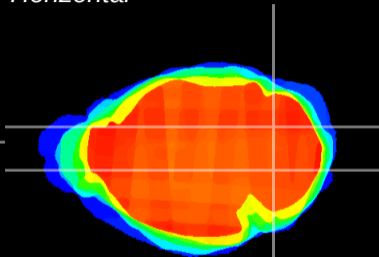

Coronal

Sagittal-R

Sagittal-L

ViBrism: CX03770  
Horizontal

Cb nucleus