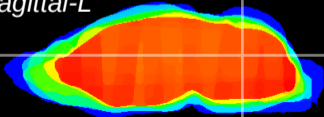

Coronal

Sagittal-R

Sagittal-L

ViBrism: CX03770  
Horizontal

Cb nucleus