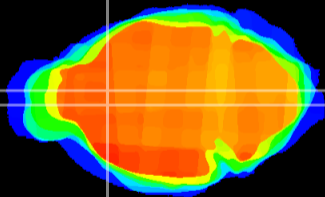

Coronal

Sagittal-R

Sagittal-L

ViBrism: CX03771
Horizontal

LS