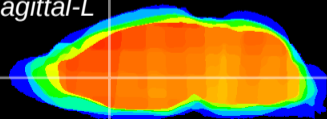

Coronal

Sagittal-R

Sagittal-L

ViBrism: CX03771
Horizontal

LS