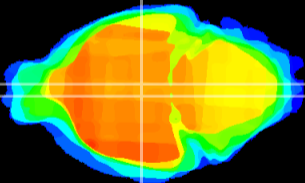

Coronal

Sagittal-R

Sagittal-L

ViBrism: CX03772
Horizontal

DM