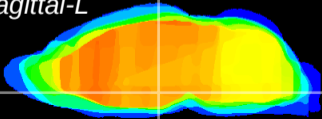

Coronal

Sagittal-R

Sagittal-L

ViBrism: CX03772
Horizontal

DM