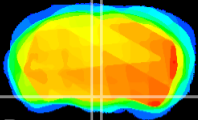

Coronal

Sagittal-R

Sagittal-L

ViBrism: CX03777
Horizontal

M