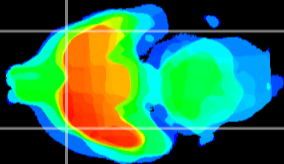

Coronal

Sagittal-R

Sagittal-L

ViBrism: CX03777
Horizontal

Pir