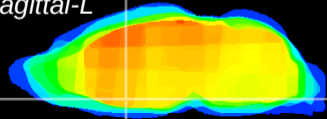

Coronal

Sagittal-R

Sagittal-L

ViBriSM: CX03784
Horizontal

MPA