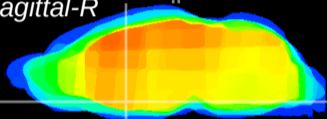

Coronal

Sagittal-R

Sagittal-L

ViBriSM: CX03784
Horizontal

MPA