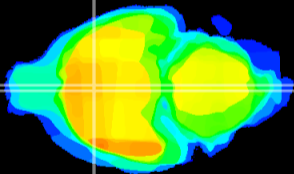

Coronal

Sagittal-R

Sagittal-L

ViBriSM: CX03784
Horizontal

MPA