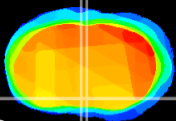

Coronal

Sagittal-R

Sagittal-L

ViBriSM: CX03784
Horizontal

MPA