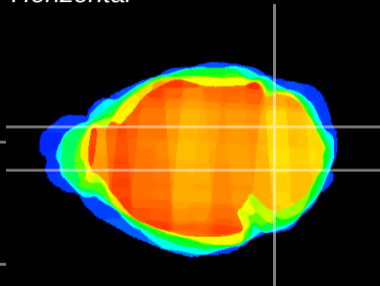

Coronal

Sagittal-R

Sagittal-L

ViBrism: CX03785
Horizontal

Cb nucleus