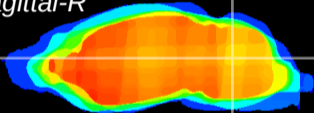

Coronal

Sagittal-R

Sagittal-L

ViBrism: CX03785
Horizontal

Cb nucleus