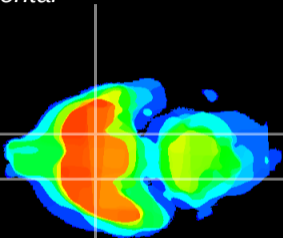

Coronal

Sagittal-R

Sagittal-L

ViBrisM: CX03785
Horizontal

S0