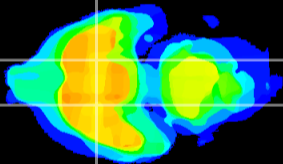

Coronal

Sagittal-R

Sagittal-L

ViBrism: CX03798
Horizontal

S0