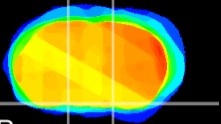

Coronal

Sagittal-R

Sagittal-L

ViBrism: CX03798
Horizontal

S0