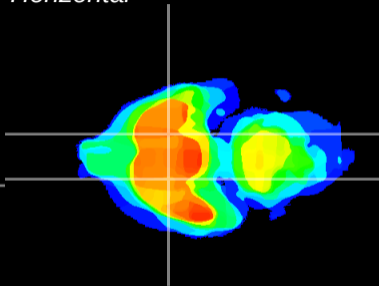

Coronal

Sagittal-R

Sagittal-L

ViBrism: CX03802  
Horizontal

S0