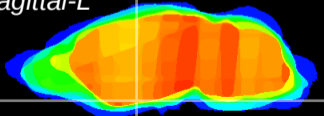

Coronal

Sagittal-R

Sagittal-L

ViBrism: CX03802  
Horizontal

S0