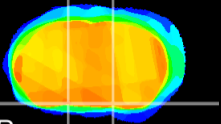

Coronal

Sagittal-R

Sagittal-L

ViBrism: CX03802  
Horizontal

S0