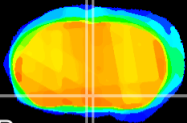

Coronal

Sagittal-R

Sagittal-L

ViBrisM: CX03802  
Horizontal

SPa dorsal