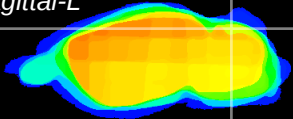

Coronal

Sagittal-R

Sagittal-L

ViBrism: CX03811
Horizontal

Cb lobe