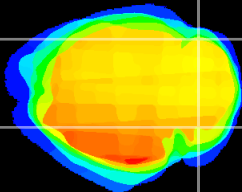

Coronal

Sagittal-R

Sagittal-L

ViBrism: CX03811
Horizontal

Cb lobe