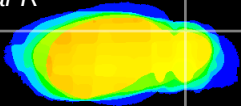

Coronal

Sagittal-R

Sagittal-L

ViBrism: CX03811
Horizontal

Cb lobe