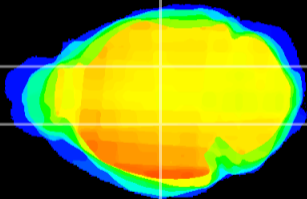

Coronal

Sagittal-R

Sagittal-L

ViBrism: CX03811
Horizontal

VPM/VPL