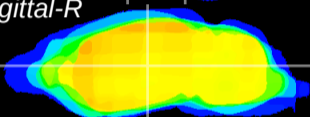

Coronal

Sagittal-R

Sagittal-L

ViBrism: CX03811
Horizontal

VPM/VPL