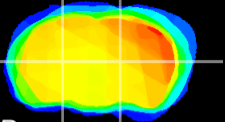

Coronal

Sagittal-R

Sagittal-L

ViBrism: CX03811
Horizontal

VPM/VPL