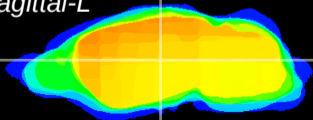

Coronal

Sagittal-R

Sagittal-L

ViBrism: CX03811
Horizontal

VPM/VPL