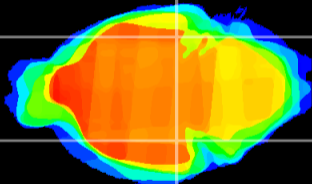

Coronal

Sagittal-R

Sagittal-L

ViBrism: CX03812
Horizontal

ventral S