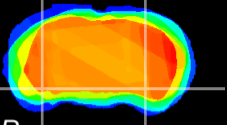

Coronal

Sagittal-R

Sagittal-L

ViBrism: CX03812
Horizontal

ventral S