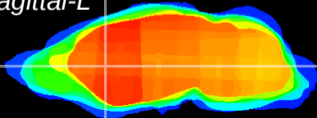

Coronal

Sagittal-R

Sagittal-L

ViBriSM: CX03813  
Horizontal

CPU medial