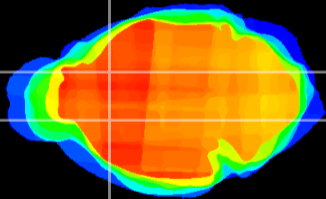

Coronal

Sagittal-R

Sagittal-L

ViBriSM: CX03813  
Horizontal

CPU medial