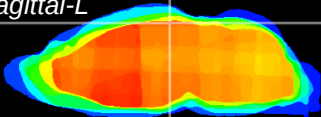

Coronal

Sagittal-R

Sagittal-L

ViBrism: CX03813
Horizontal

RS