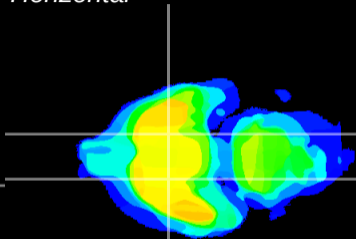

Coronal

Sagittal-R

Sagittal-L

ViBrisM: CX03815
Horizontal

S0