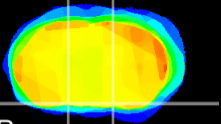

Coronal

Sagittal-R

Sagittal-L

ViBrisM: CX03815
Horizontal

S0