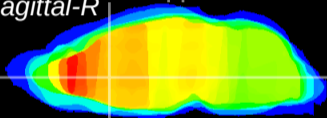

Coronal

Sagittal-R

Sagittal-L

ViBrism: CX03816
Horizontal

LS