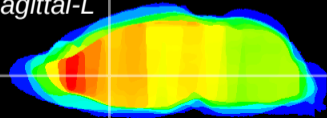

Coronal

Sagittal-R

Sagittal-L

ViBrism: CX03816
Horizontal

LS