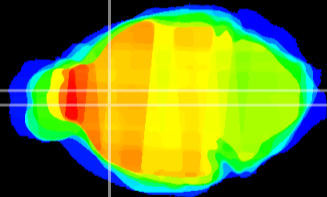

Coronal

Sagittal-R

Sagittal-L

ViBrism: CX03816
Horizontal

LS