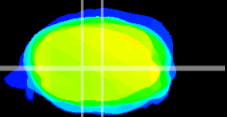

Coronal

Sagittal-R

Sagittal-L

ViBrism: CX03817
Horizontal

MVe