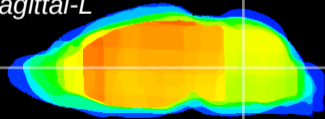

Coronal

Sagittal-R

Sagittal-L

ViBrism: CX03817
Horizontal

MVe