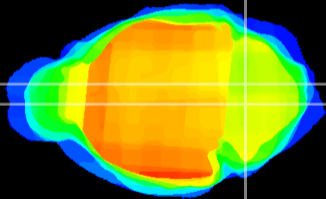

Coronal

Sagittal-R

Sagittal-L

ViBrism: CX03817
Horizontal

MVe