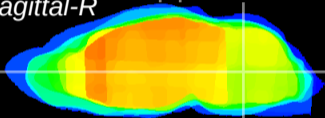

Coronal

Sagittal-R

Sagittal-L

ViBrism: CX03817
Horizontal

MVe