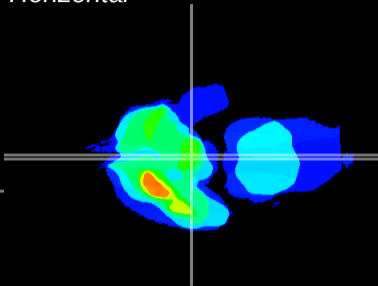

Coronal

Sagittal-R

Sagittal-L

ViBrism: CX03818
Horizontal

ME