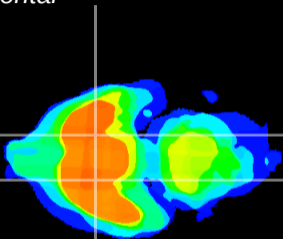

Coronal

Sagittal-R

Sagittal-L

ViBrism: CX03818
Horizontal

S0