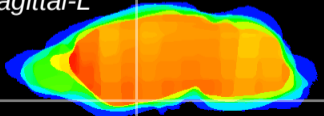

Coronal

Sagittal-R

Sagittal-L

ViBrism: CX03818
Horizontal

S0