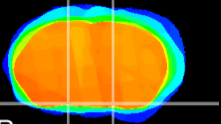

Coronal

Sagittal-R

Sagittal-L

ViBrism: CX03818
Horizontal

S0