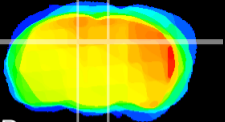

Coronal

Sagittal-R

Sagittal-L

ViBrism: CX03825
Horizontal

DG