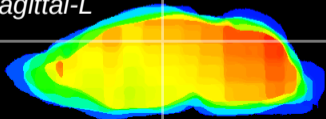

Coronal

Sagittal-R

Sagittal-L

ViBrism: CX03825
Horizontal

DG