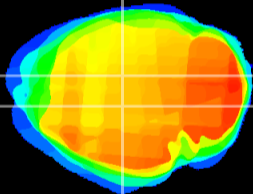

Coronal

Sagittal-R

Sagittal-L

ViBrism: CX03825
Horizontal

DG