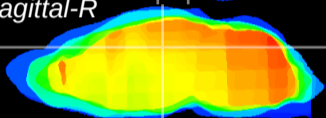

Coronal

Sagittal-R

Sagittal-L

ViBrism: CX03825
Horizontal

DG