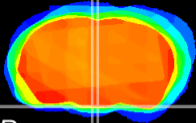

Coronal

Sagittal-R

Sagittal-L

ViBrism: CX03826  
Horizontal

Arc