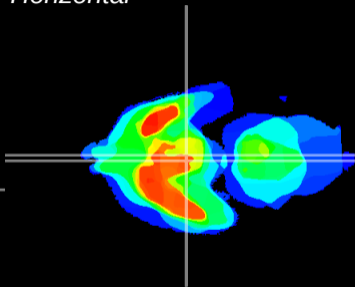

Coronal

Sagittal-R

Sagittal-L

ViBrism: CX03826  
Horizontal

Arc