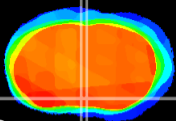

Coronal

Sagittal-R

Sagittal-L

ViBriSM: CX03826
Horizontal

MPA