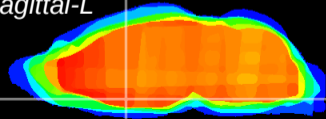

Coronal

Sagittal-R

Sagittal-L

ViBriSM: CX03826
Horizontal

MPA