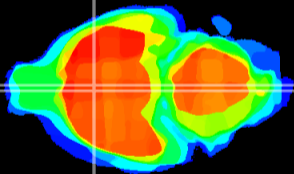

Coronal

Sagittal-R

Sagittal-L

ViBriSM: CX03826
Horizontal

MPA