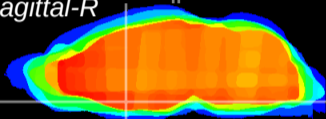

Coronal

Sagittal-R

Sagittal-L

ViBriSM: CX03826
Horizontal

MPA