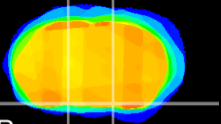

Coronal

Sagittal-R

Sagittal-L

ViBrism: CX03827
Horizontal

S0