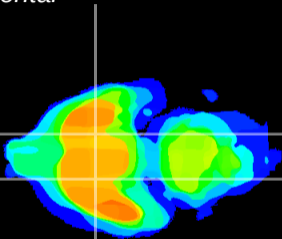

Coronal

Sagittal-R

Sagittal-L

ViBrism: CX03827
Horizontal

S0