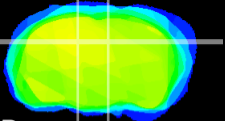

Coronal

Sagittal-R

Sagittal-L

ViBrism: CX03831
Horizontal

DG