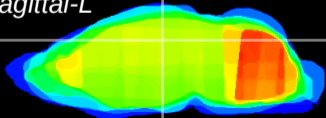

Coronal

Sagittal-R

Sagittal-L

ViBrism: CX03831
Horizontal

DG