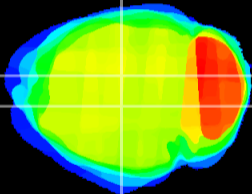

Coronal

Sagittal-R

Sagittal-L

ViBrism: CX03831
Horizontal

DG