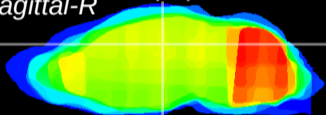

Coronal

Sagittal-R

Sagittal-L

ViBrism: CX03831
Horizontal

DG