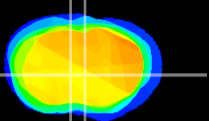

Coronal

Sagittal-R

Sagittal-L

ViBrism: CX03836
Horizontal

LS