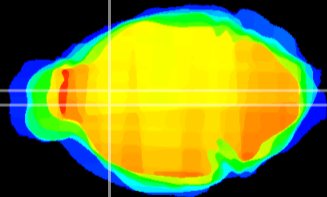

Coronal

Sagittal-R

Sagittal-L

ViBrism: CX03836
Horizontal

LS