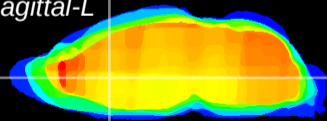

Coronal

Sagittal-R

Sagittal-L

ViBrism: CX03836
Horizontal

LS