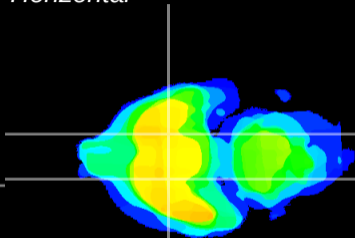

Coronal

Sagittal-R

Sagittal-L

ViBriSM: CX03836
Horizontal

S0