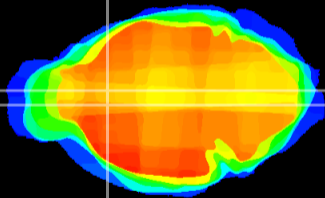

Coronal

Sagittal-R

Sagittal-L

ViBrism: CX03838
Horizontal

LS