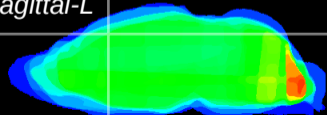

Coronal

Sagittal-R

Sagittal-L

ViBrism: CX03840
Horizontal

Cx motor