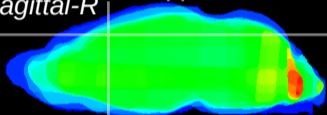

Coronal

Sagittal-R

Sagittal-L

ViBrism: CX03840
Horizontal

Cx motor