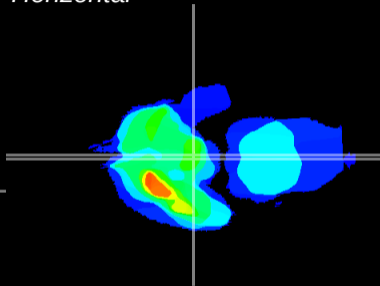

Coronal

Sagittal-R

Sagittal-L

ViBrism: CX03846
Horizontal

ME