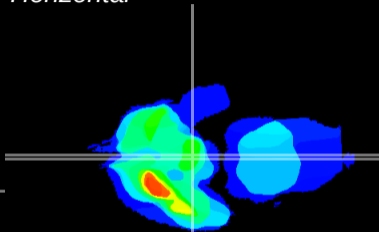

Coronal

Sagittal-R

Sagittal-L

ViBrism: CX03847
Horizontal

ME