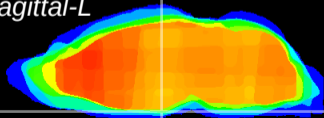

Coronal

Sagittal-R

Sagittal-L

ViBrism: CX03847
Horizontal

ME