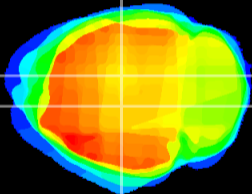

Coronal

Sagittal-R

Sagittal-L

ViBrism: CX03851
Horizontal

DG