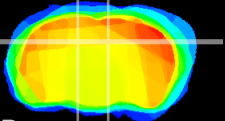

Coronal

Sagittal-R

Sagittal-L

ViBrism: CX03851
Horizontal

DG