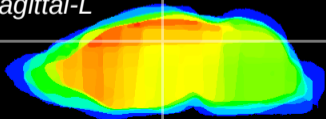

Coronal

Sagittal-R

Sagittal-L

ViBrism: CX03851
Horizontal

DG