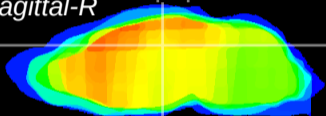

Coronal

Sagittal-R

Sagittal-L

ViBrism: CX03851
Horizontal

DG