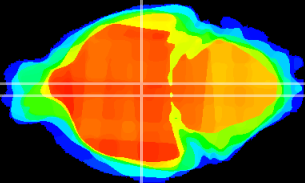

Coronal

Sagittal-R

Sagittal-L

ViBrism: CX03855
Horizontal

DM