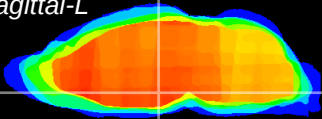

Coronal

Sagittal-R

Sagittal-L

ViBrism: CX03855
Horizontal

DM