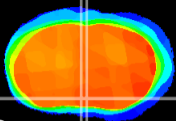

Coronal

Sagittal-R

Sagittal-L

ViBrisM: CX03855
Horizontal

MPA