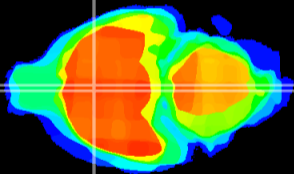

Coronal

Sagittal-R

Sagittal-L

ViBrisM: CX03855
Horizontal

MPA