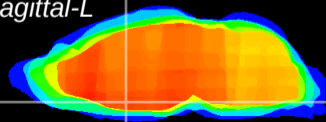

Coronal

Sagittal-R

Sagittal-L

ViBrisM: CX03855
Horizontal

MPA