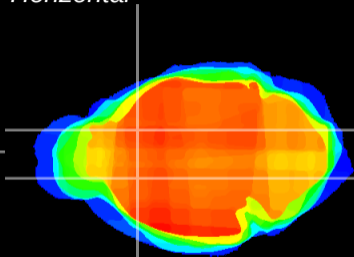

Coronal

Sagittal-R

Sagittal-L

ViBriSM: CX03856  
Horizontal

CPU medial