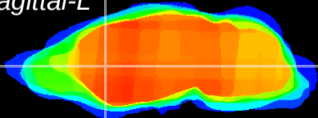

Coronal

Sagittal-R

Sagittal-L

ViBriSM: CX03856  
Horizontal

CPU medial