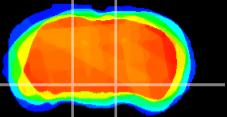

Coronal

Sagittal-R

Sagittal-L

ViBrism: CX03857
Horizontal

SN