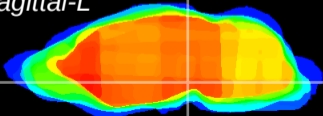

Coronal

Sagittal-R

Sagittal-L

ViBrism: CX03857
Horizontal

SN