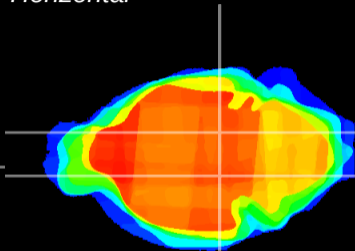

Coronal

Sagittal-R

Sagittal-L

ViBrism: CX03857
Horizontal

SN