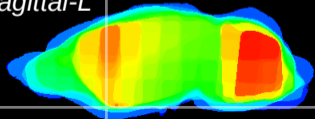

Coronal

Sagittal-R

Sagittal-L

ViBrism: CX03858  
Horizontal

Tu