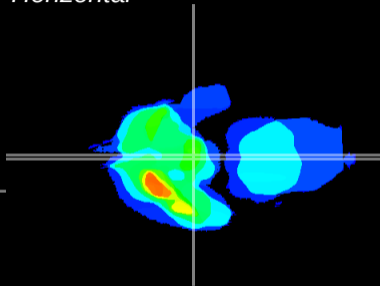

Coronal

Sagittal-R

Sagittal-L

ViBrism: CX03861
Horizontal

ME